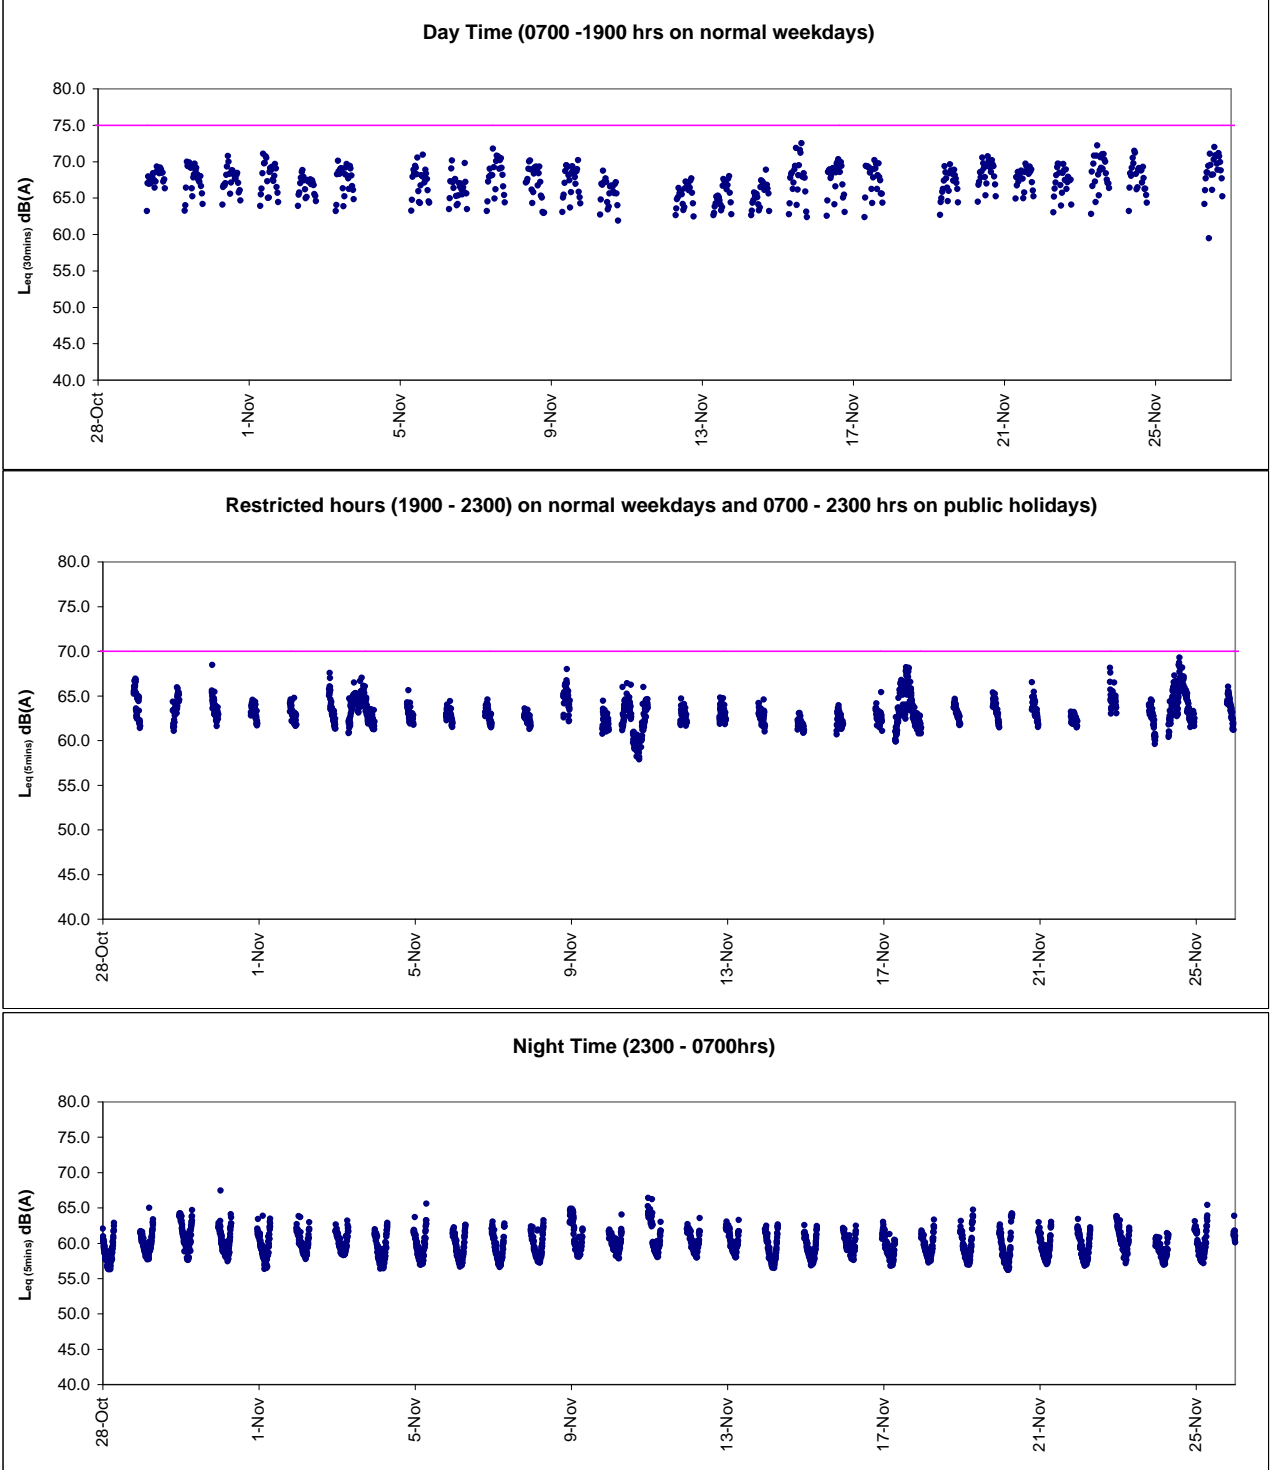

Graphic Presentation of Real Time Noise Monitoring Result (RTN1-Food and Environmental Hygiene Department Depot)