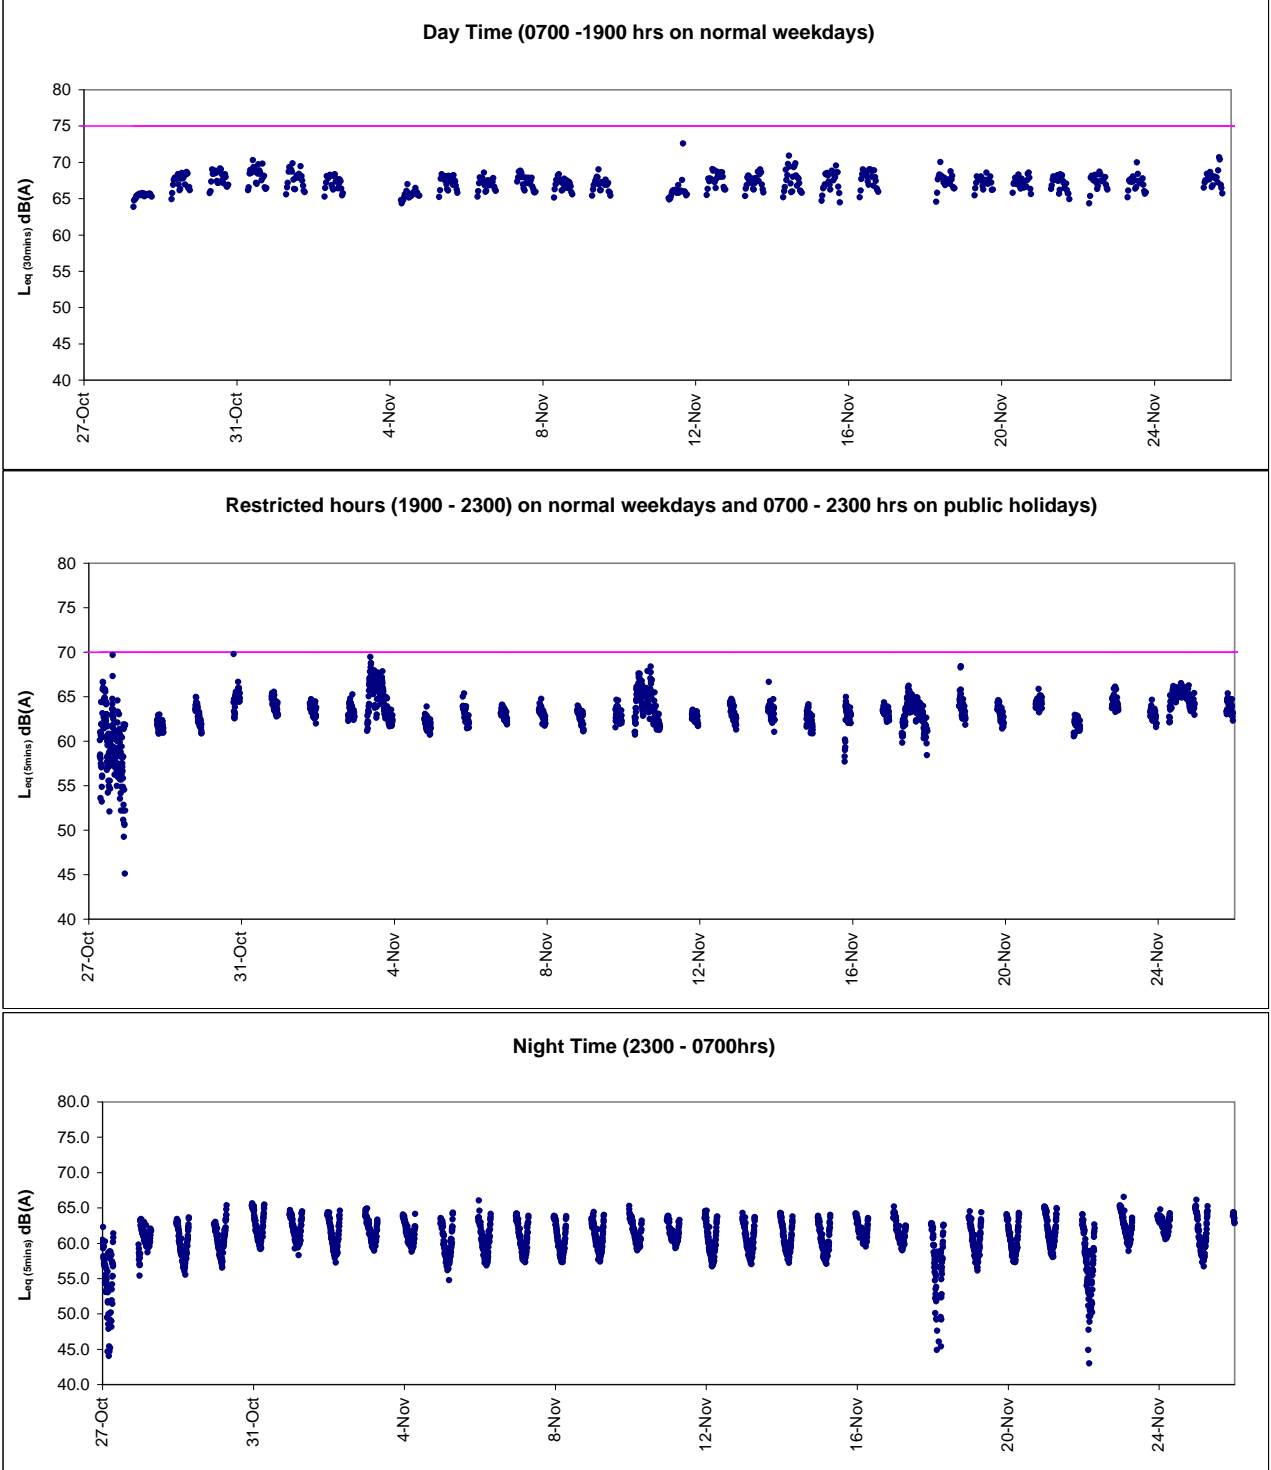

Graphic Presentation of Real Time Noise Monitoring Result (RTN2a- Hong Kong Electric Centre)